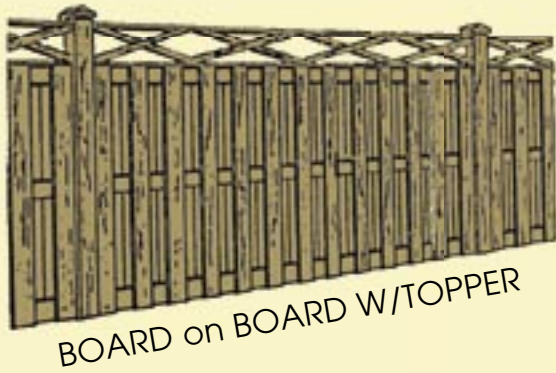

SCALLOPED BOARD on BOARD

ARCH BOARD on BOARD

TRADITIONAL

FLAT TOP BOARD on BOARD

BOARD on BOARD W/TOPPER

TRADITIONAL w/TOPPER

FRANKFORD

TRADITIONAL PICKET

**All Custom Cedar Fences Available 4', 5' & 6' High.
Shop At Home, Call For Your Free Estimate or Visit Our
Show Rooms in Fox Lake**

Meier's OUTDOOR WORLD

155 S. Sayton Road • Unit B • Fox Lake, Illinois 60020
(847) 587-7711 • Fax (847) 587-5979